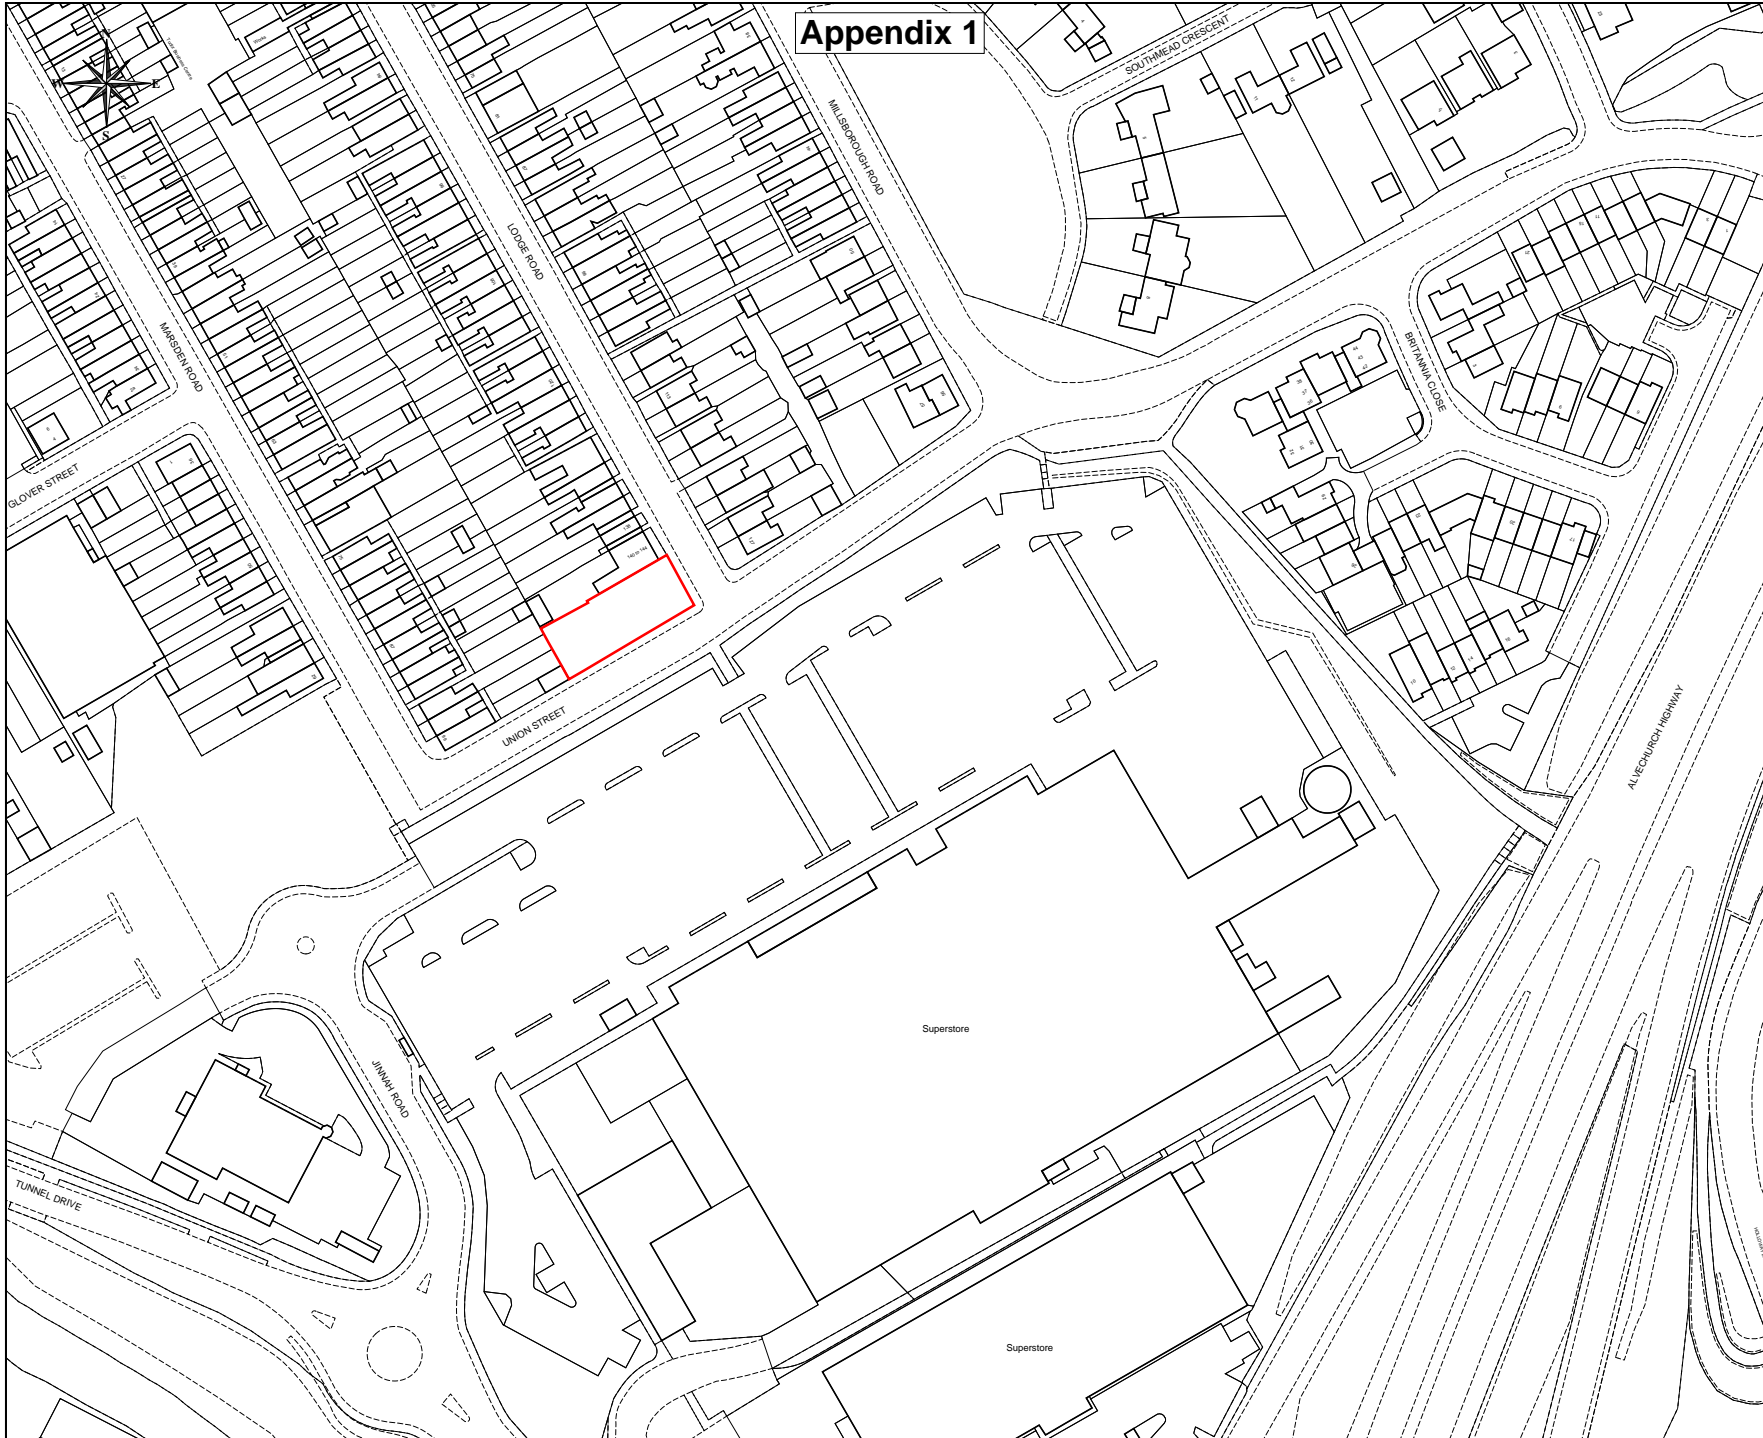

Appendix 1

Notes:

Date	Rev	Details

Project:
**Proposed Residential Development
Lodge Road/Union Street
Smallwood, Redditch**

Drawing:
Location Plan

Drawn:	PTL	Scale:	1/1250 @ A3
Surveyed:	OS	Date:	Feb 2022

Drawing No: **P2049/185**

Engineering and Design Services
Town Hall
Walter Stranz Square
Redditch
Worcs B98 8AH